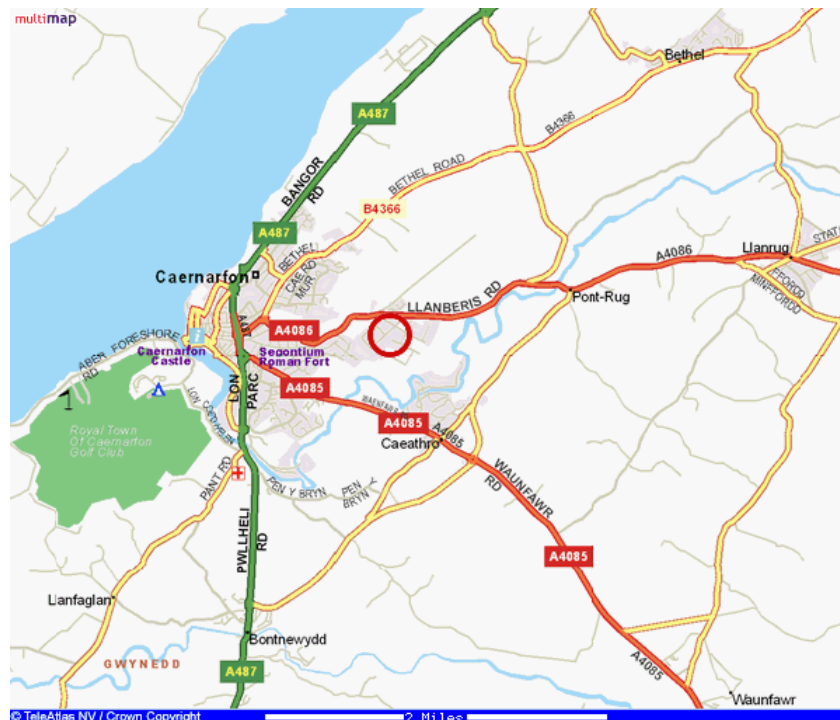

Phytovation Ltd

How to find us

From the A55

Follow the A55 to Bangor and then take the A487 to Caernarfon. On entering Caernarfon there are two roundabouts in quick succession. Go straight on at each of these following the signs for Llanberis and immediately after the second take the slip road on the left and take the first exit from the roundabout onto the A4086 towards Llanberis. You will quickly come to another roundabout, take the second exit still on the A4086 towards Llanberis. Cibyn Industrial Estate is on the right after approximately 1 mile.

From the A5

Approximately 5 miles after passing through Betwys-y-coed turn left at Capel Curig onto the A4086 signposted Caernarfon. After a further 5 miles (approximately) at Pen-y-Gwryd turn right, still on the A4086 signposted Caernarfon. Cibyn Industrial Estate is on your left as you first enter Caernarfon.

On Cibyn Industrial Estate (we are in Zone 6)

Once on the estate continue straight on to a T junction, turn left. Then take the first right and after about 50m you are forced to turn left. Phytovation is the last building on the left.